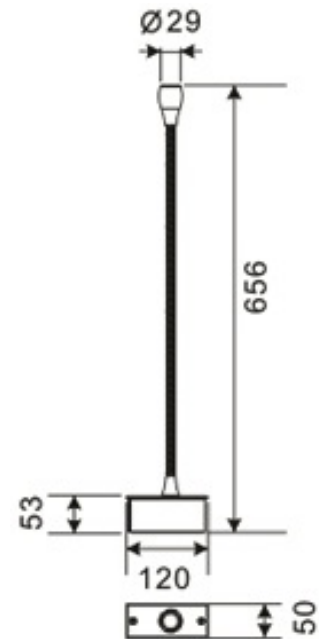

LED Wall Lighting – LR-W00129

Model No.	LR-W00129
LED Type	CREE XRC
LED Q'TY.	1
Beam Angle	15°
Minimum luminous flux(lm)	68
Voltage	120~240V
LED Watt	1W
Environmental Temperature	- 20°C~60°C
Environmental Humidity	0%-95%
Safety Class	I
Safety Type	IP20
Material	Aluminium
Driver	Included